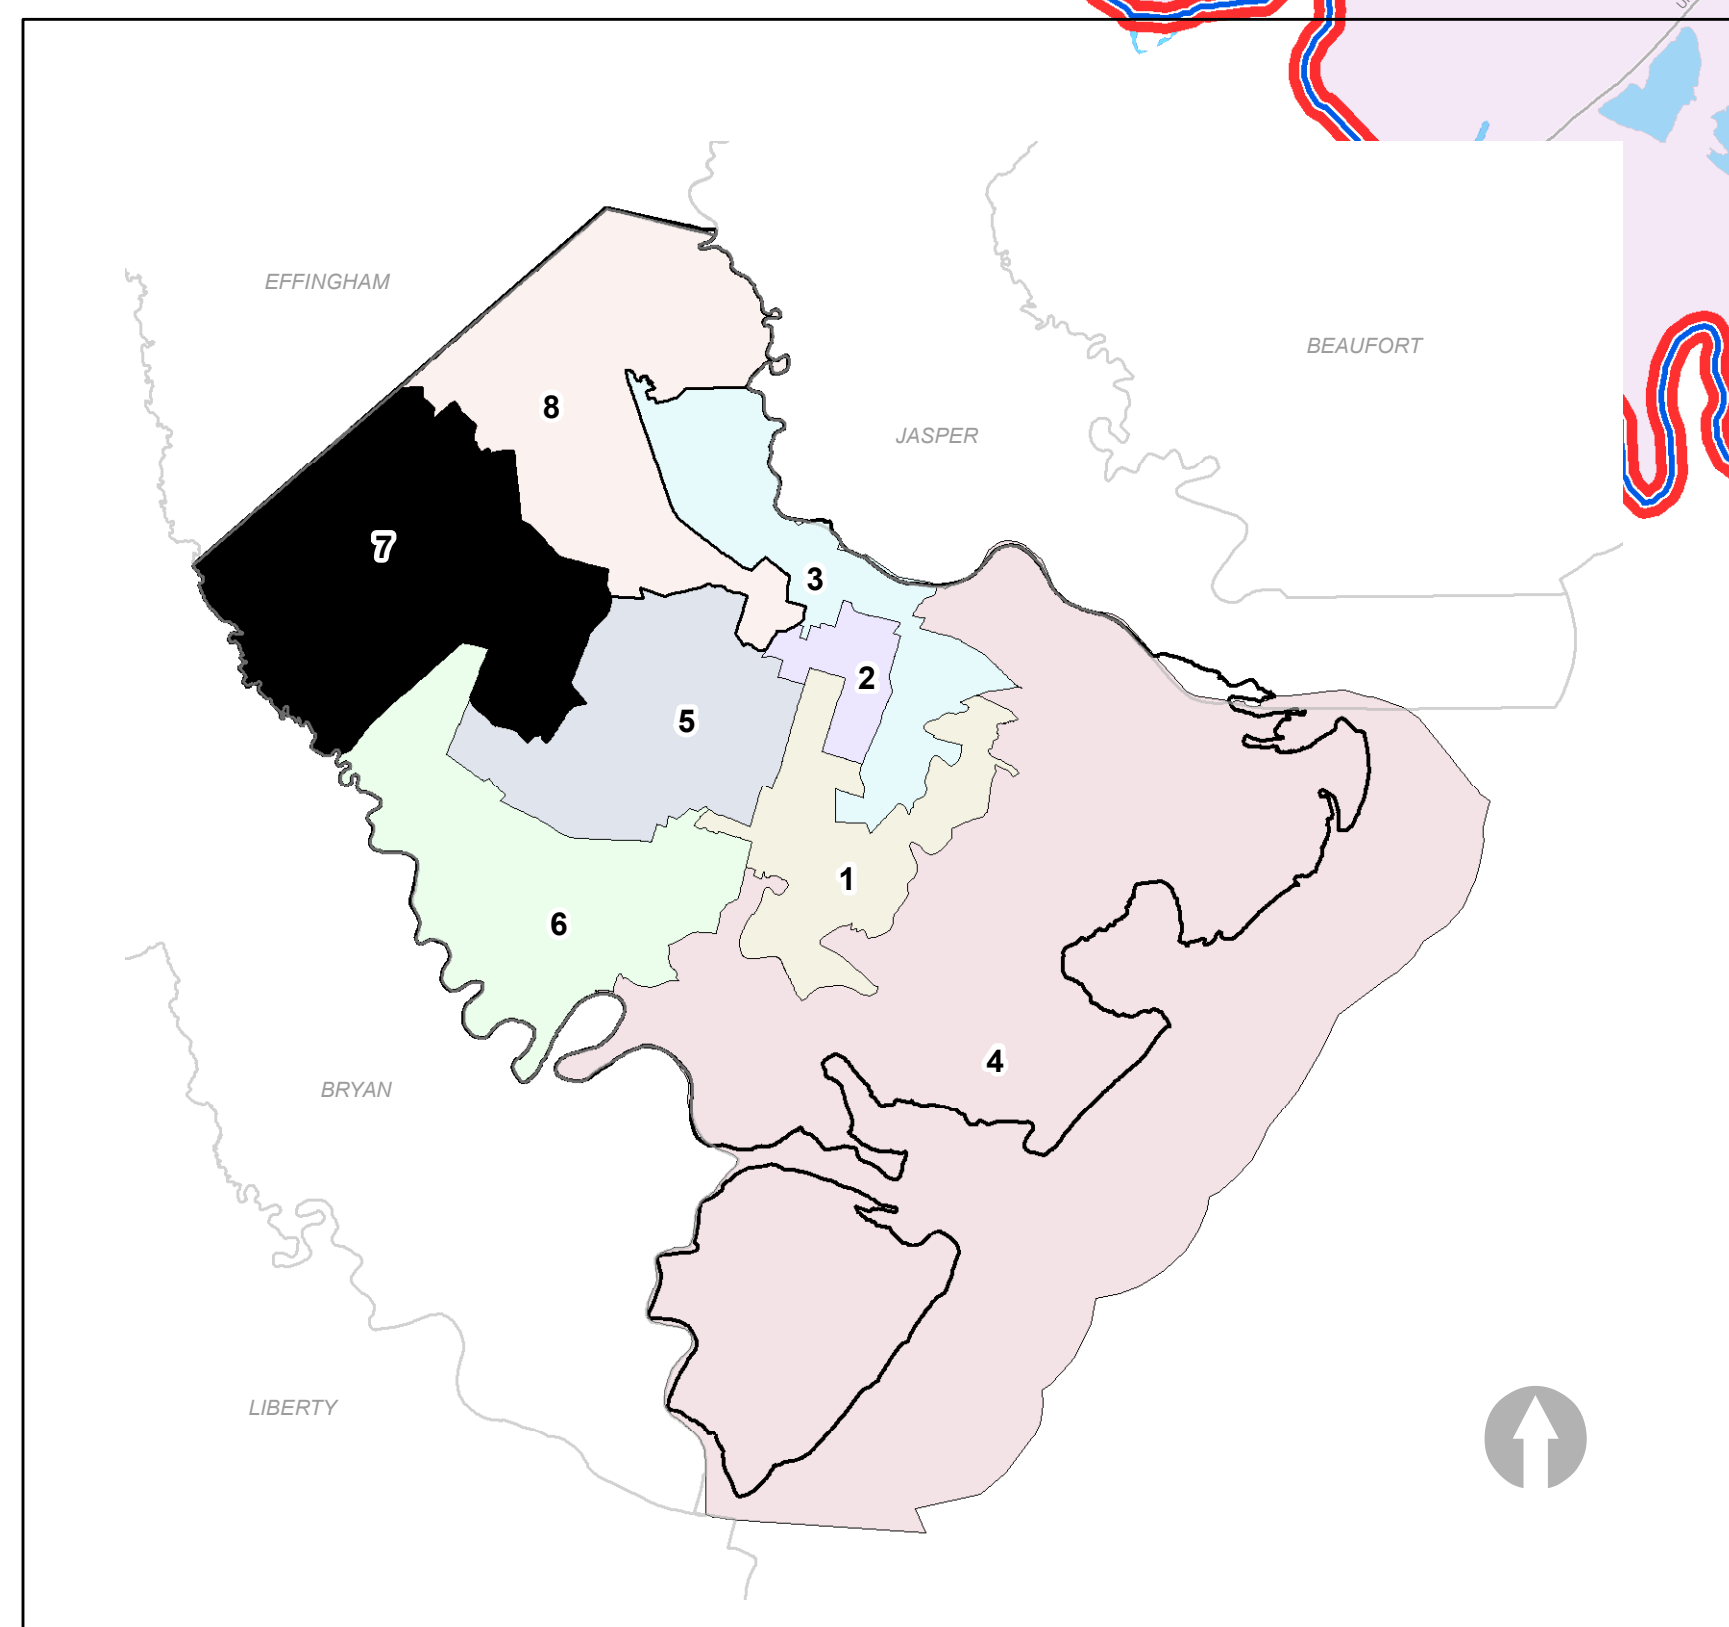

CHATHAM COUNTY, GEORGIA

COUNTY COMMISSION & SCHOOL BOARD DISTRICT

7

WITH PRECINCTS & POLLING STATIONS

MAP GENERATED - 6/13/2024

NOTE: PRECINCTS & POLLING STATIONS ARE SUBJECT TO CHANGE

- POLLING STATIONS
- PRECINCTS
- COUNTY COMMISSION DISTRICT
- SURROUNDING COUNTY COMMISSION DISTRICTS

CHATHAM COUNTY - SAVANNAH
METROPOLITAN PLANNING COMMISSION
 110 E. STATE ST. SAVANNAH, GA 31412-8246 PHONE 912-651-1440

THIS MAP IS A COMPILATION OF INFORMATION FROM VARIOUS SOURCES AND SCALES. IN MOST CASES THE INFORMATION HAS NOT BEEN FIELD VERIFIED. USE THIS MAP FOR GENERAL PLANNING PURPOSES ONLY.