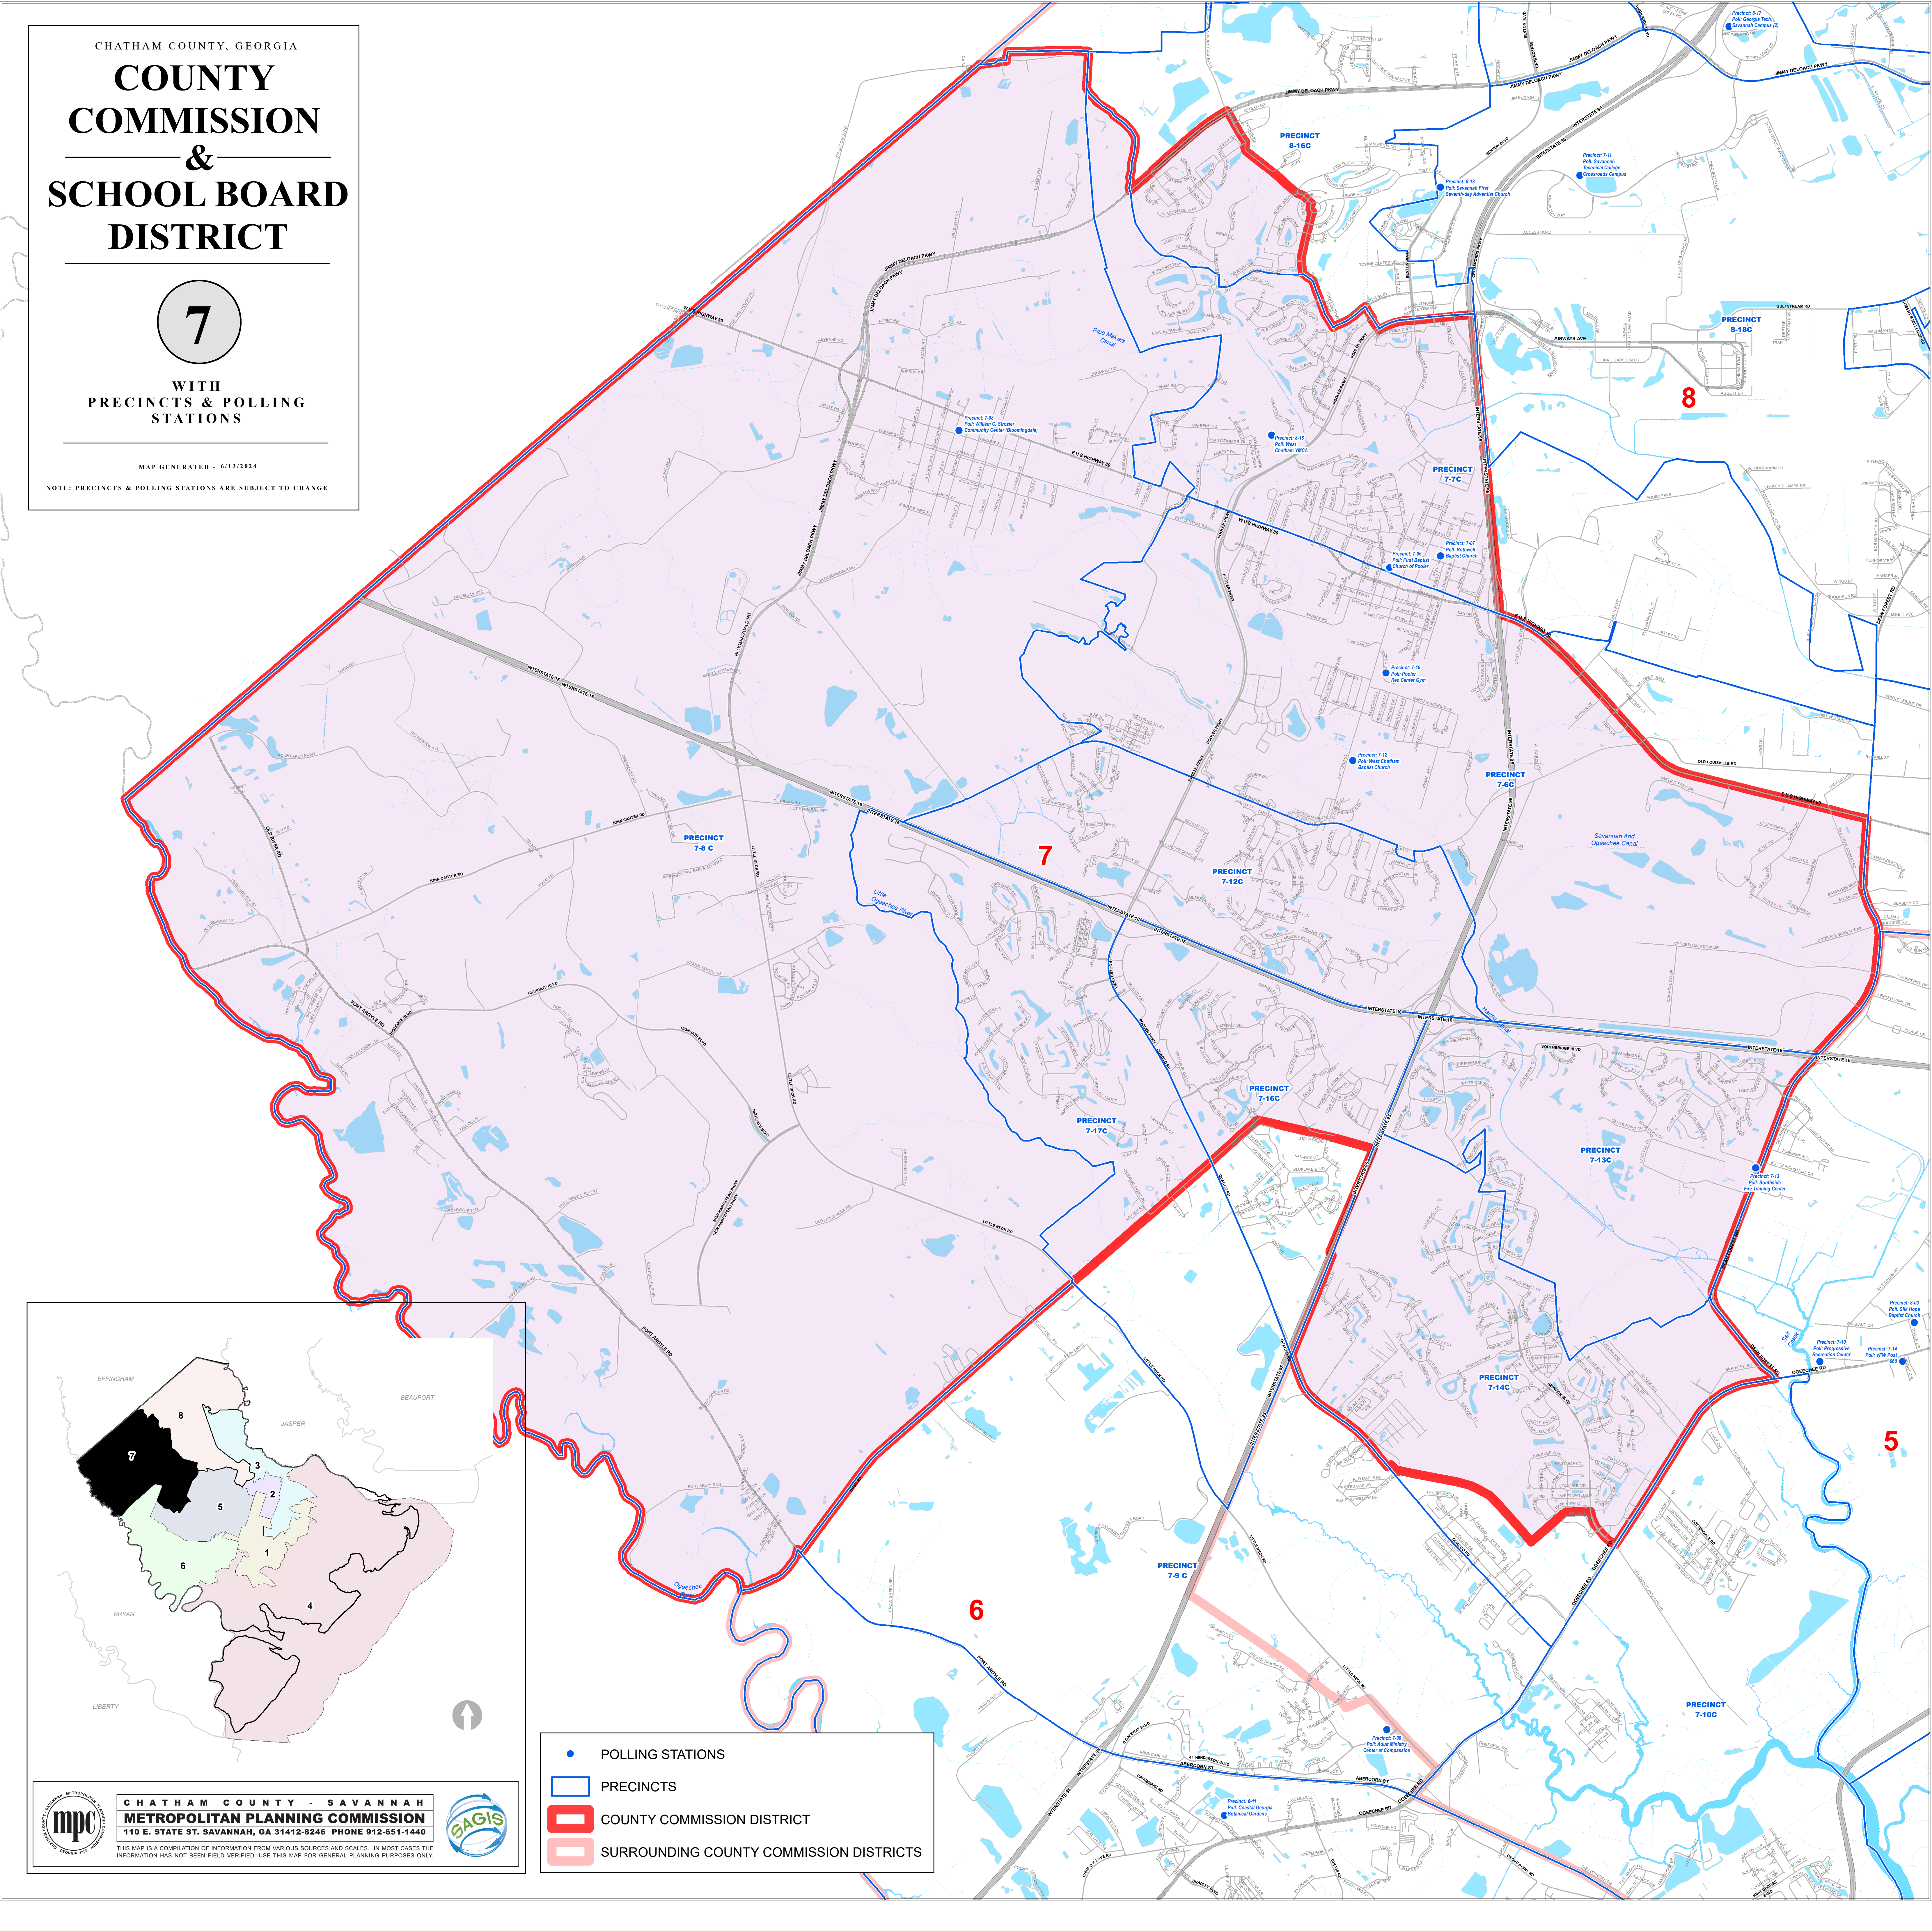

CHATHAM COUNTY, GEORGIA

COUNTY COMMISSION & SCHOOL BOARD DISTRICT

7

WITH PRECINCTS & POLLING STATIONS

MAP GENERATED - 6/13/2024

NOTE: PRECINCTS & POLLING STATIONS ARE SUBJECT TO CHANGE

- POLLING STATIONS
- PRECINCTS
- COUNTY COMMISSION DISTRICT
- SURROUNDING COUNTY COMMISSION DISTRICTS

CHATHAM COUNTY - SAVANNAH
METROPOLITAN PLANNING COMMISSION
 110 E. STATE ST. SAVANNAH, GA 31412-8246 PHONE 912-651-1440

THIS MAP IS A COMPILATION OF INFORMATION FROM VARIOUS SOURCES AND SCALES. IN MOST CASES THE INFORMATION HAS NOT BEEN FIELD VERIFIED. USE THIS MAP FOR GENERAL PLANNING PURPOSES ONLY.